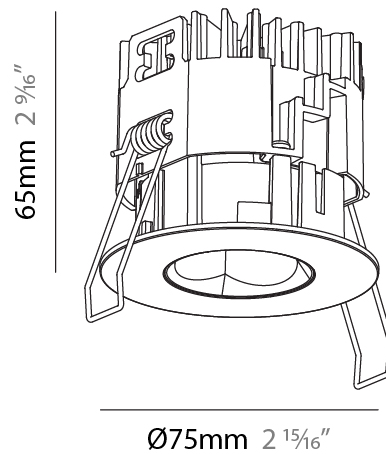

Series: Oiko Pro Round
Subseries: Oiko Pro Round Fixed
Partner: Prolicht
Division: Architectural
Installation: Recessed
Product Type: Downlight
Mounting Location: Ceiling
Light Distribution: Direct

PHYSICAL

Aperture Sizes - Downlights: 1"
Shape: Round
Diameter (mm): 75
Diameter (in): 2 15/16
Height (mm): 65
Height (in): 2 9/16
Ceiling Thickness (mm): 1 - 25
Ceiling Thickness (in): 1/16 - 1 3/16
Min. Recessing Depth (mm): 70
Min. Recessing Depth (in): 2 3/4
Diffuser: Lens Pack - Spread Lens / Linear Spread Lens / Honeycomb Louver
Fixture Finish: SSR / BKV / CWI / CRY / HAB / UFT / ITA / RUA / FTG / MYG / LOD / PUS / FRO / FUP / KIA / POP / BLS / SPG / MEY / GOH / CHC / COM / ABZ / JAG / OBR / MOS / ROR
Fixture Material: Aluminum Die Cast
Cut-out Measurements: 68mm / 2 11/16" Diameter

ELECTRICAL

Lamp Type: LED (Zhaga Standard)
Input Wattage (W): 14
Total Output Wattage (W): 12.7
Dimming: Dali Dimming
Driver Included: No
Driver Location: Recessed Housing
Driver Type: Constant Current - Universal (120Vac only for DALI driver)
Driver Class: Class 2
Input Voltage (V): 120 - 277
Constant Current (MA): 700

LED

Color Temperature (°K): 2700-6500 Tunable White
Max. Delivered Lumen (lm): 1129
Nominal Lumen (lm): 1460
CRI: >93 CRI
Lamp Life (hrs): 50000
Special LEDs offerings: Tunable White

OPTICAL

Reflector°: 36
Adjustability: Fixed

RATINGS AND CERTIFICATIONS

Certified By: Certified for North American Standards
IP rating: IP20